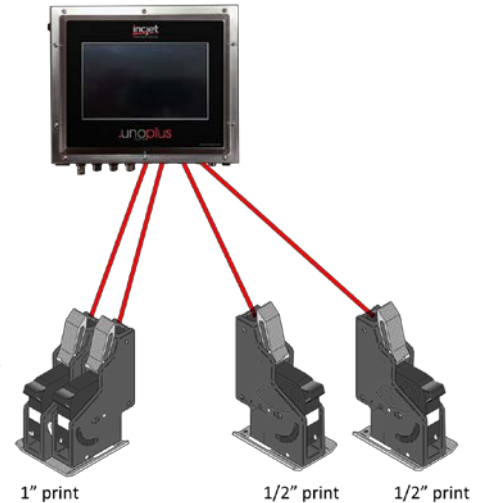

Building on the simplicity of a single pen .UNO with a 7" screen and UI, there is now a way to attach up to 4 pens and a stack light—the .UNO Plus.

The ability to print on multiple sides of a package means that you can take two printers and replace them with one, saving you money and complexity. The individual pens can be joined together and print up to 2" if required.